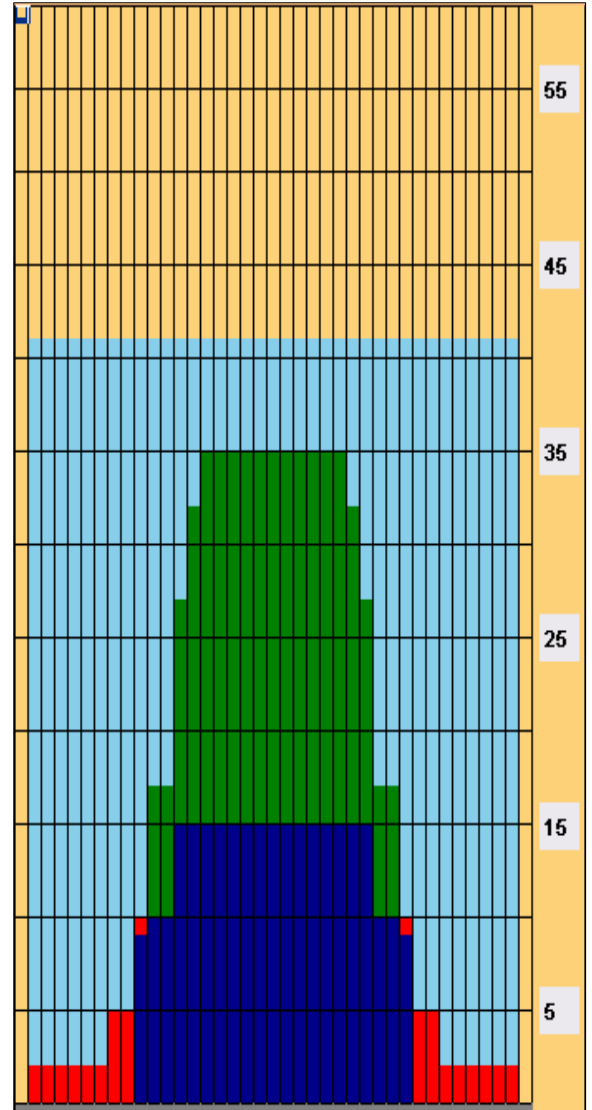

# Kegel Recreation Series - MAIN STREET - 7241

**Oil Pattern Distance:** 41 Feet      **Reverse Brush Drop:** 41 Feet      **Oil Per Board:** 50 uL  
**Forward Oil Total:** 8.55 mL      **Reverse Oil Total:** 10.75 mL      **Volume Oil Total:** 19.3 mL  
**Forward Boards Crossed:** 171 Boards      **Reverse Boards Crossed:** 215 Boards      **Total Boards Crossed:** 386 Boards

	Start	Stop	Loads	Speed	Crossed	Start	End	Feet	T.Oil
1	2L	2R	2	18	74	0.0	2.5	2.5	3700
2	8L	8R	1	18	25	2.5	5.0	2.5	1250
3	10L	10R	2	18	42	5.0	10.1	5.1	2100
4	13L	13R	2	18	30	10.1	15.2	5.1	1500
5	2L	2R	0	18	0	15.2	24.0	8.8	0
6	2L	2R	0	22	0	24.0	33.0	9.0	0
7	2L	2R	0	30	0	33.0	41.0	8.0	0

Conditioner:  
 Type In or Select  
 One  
 TransferType:  
 Type In or Select  
 One

Forward

Reverse

Combined

Buff

Navigation: Forward Reverse More

	Start	Stop	Loads	Speed	Crossed	Start	End	Feet	T.Oil
1	2L	2R	0	30	0	41.0	35.0	-6.0	0
2	15L	15R	1	22	11	35.0	31.9	-3.1	550
3	14L	14R	2	18	26	31.9	26.8	-5.1	1300
4	13L	13R	4	18	60	26.8	16.6	-10.2	3000
5	11L	11R	4	14	76	16.6	8.7	-7.9	3800
6	10L	10R	2	10	42	8.7	5.9	-2.8	2100
7	2L	2R	0	10	0	5.9	0.0	-5.9	0

Item	3L-7L:18L-18R	8L-12L:18L-18R	13L-17L:18L-18R	18L-18R:17R-13R	18L-18R:12R-8R	18L-18R:7R-3R
Description	Outside Track:Middle	Middle Track:Middle	Inside Track:Middle	Middle: Inside Track	Middle:Middle Track	Middle:Outside Track
Track Zone Ratio	10	2.86	1.04	1.04	2.86	10